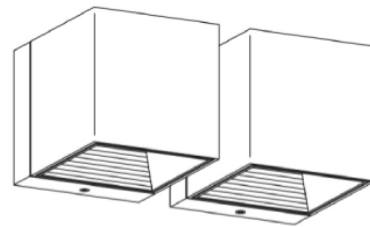

DAU 2 LIGHT LINEAR SURFACE

D93241-

base number _____
Finish Options _____

1. To build a product code in our configurator select the specify button on the base model # product page
2. To build a manual product code on this datasheet choose from the options listed below in blue font and add the suffix to the base model #

GENERAL

Series: Dau _____
Subseries: Dau 2 light Linear _____
Brand: Milan _____
Division: Design _____
Mounting Type: Surface _____
Mounting Location: Wall _____
Subcategory: Up/Down Light _____

PHYSICAL

Shape: Rectangle _____
Length (mm): 80 _____
Length (in): 3 1/8 _____
Height (mm): 80 _____
Depth (mm): 101 _____
Height (in): 3 1/8 _____
Depth (in): 4 _____
Light Distribution: Direct / Indirect _____
Fixture Finish: BAL / MWL / BSL _____
Fixture Material: Extruded Aluminum _____

ELECTRICAL

Lamp Type: LED _____
Input Wattage (W): 28 _____
Dimming: Electronic Low Voltage Dimming _____
Input Voltage (V): 120Vac Direct Line _____

LED

Number of LEDs: 4 _____
Color Temperature (°K): 3000 _____
Max. Delivered Lumen (lm): 1330 _____
CRI: >90 CRI _____
Lamp Life (hrs): 50000 _____

OPTICAL

RATINGS AND CERTIFICATIONS

Certified By: Certified for North American Standards _____
IP rating: IP20 _____