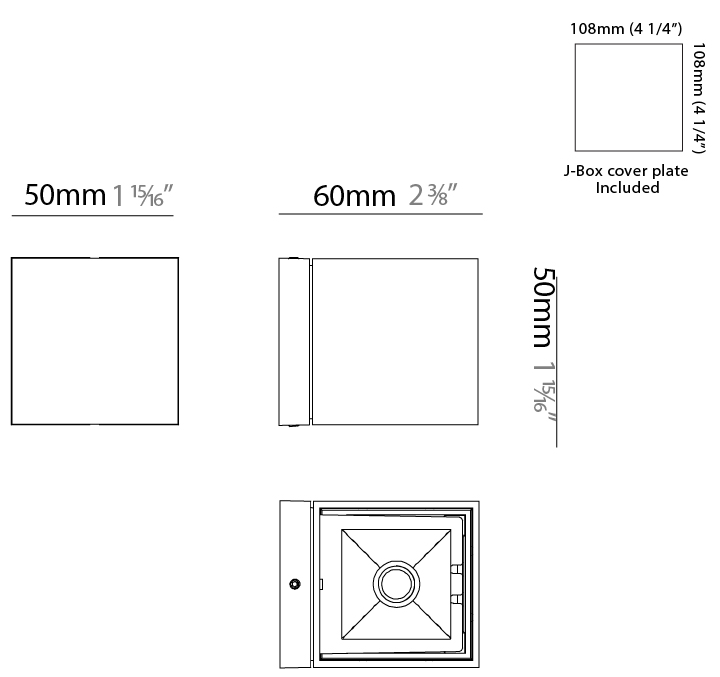

DAU MINI SINGLE SURFACE

D93130R9-

base number _____
Finish Options _____

1. To build a product code in our configurator select the specify button on the base model # product page
2. To build a manual product code on this datasheet choose from the options listed below in blue font and add the suffix to the base model #

GENERAL

Series: Dau _____
Subseries: Dau Mini Single _____
Brand: Milan _____
Division: Design _____
Mounting Type: Surface _____
Mounting Location: Wall _____
Subcategory: Up/Down Light _____

PHYSICAL

Shape: Cube _____
Length (mm): 50 _____
Length (in): 1 ¹⁵/₁₆ _____
Height (mm): 50 _____
Height (in): 1 ¹⁵/₁₆ _____
Extension (mm): 60 _____
Extension (in): 2 ³/₈ _____
Light Distribution: Direct / Indirect _____
Fixture Finish: CHR / MBL / MWL _____
Fixture Material: Extruded Aluminum _____

ELECTRICAL

Lamp Type: LED _____
Total Output Wattage (W): 10 _____
Dimming: Electronic Low Voltage Dimming _____
Input Voltage (V): 120Vac Direct Line _____

LED

Number of LEDs: 2 _____
Color Temperature (°K): 3000 _____
Max. Delivered Lumen (lm): 1000 _____
CRI: >90 CRI _____

OPTICAL

RATINGS AND CERTIFICATIONS

Certified By: Certified for North American Standards _____
IP rating: IP20 _____